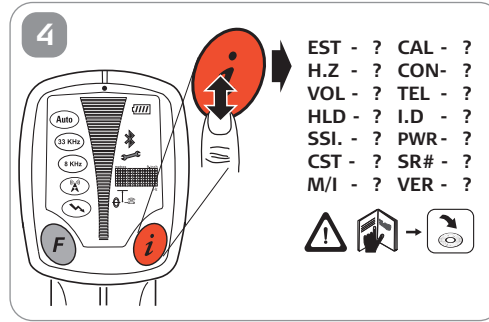

EZiCAT i500/i550

Quick Start

Version 1.0

	50Hz	60Hz
North America	---	Canada, United States, Mexico
Central America	Barbados, Jamaica, Netherland Antilles	Bahamas, Belize, Bermuda, Costa Rica, Cuba, Dominican Republic, El Salvador, Guatemala, Haiti, Honduras, Nicaragua, Panama, Puerto Rico, Trinidad & Tobago, Virgin Islands
South America	Argentina, Bolivia, Chile, French Guiana, Uruguay	Brazil, Colombia, Ecuador, Guyana, Paraguay, Peru, Surinam, Venezuela
Australia, Oceania	Australia, Fiji Islands, New Zealand, Solomon Island, Tonga	---
Europe	✓	---
Africa	✓	Liberia
Asia	✓	Bahrain, India, Japan, Korea (South), Philippines, Taiwan