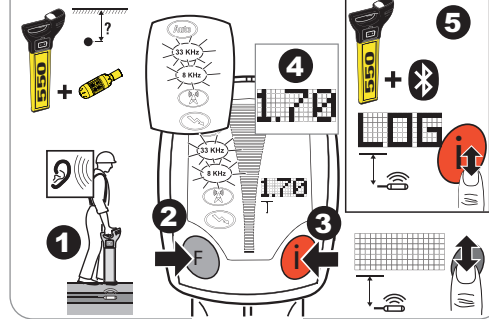

EZiCAT i500/i550

Quick Start

Version 1.0

	50Hz	60Hz
North America	---	Canada, United States, Mexico
Central America	Barbados, Jamaica, Netherland Antilles	Bahamas, Belize, Bermuda, Costa Rica, Cuba, Dominican Republic, El Salvador, Guatemala, Haiti, Honduras, Nicaragua, Panama, Puerto Rico, Trinidad & Tobago, Virgin Islands
South America	Argentina, Bolivia, Chile, French Guiana, Uruguay	Brazil, Colombia, Ecuador, Guyana, Paraguay, Peru, Surinam, Venezuela
Australia, Oceania	Australia, Fiji Islands, New Zealand, Solomon Island, Tonga	---
Europe	✓	---
Africa	✓	Liberia
Asia	✓	Bahrain, India, Japan, Korea (South), Philippines, Taiwan