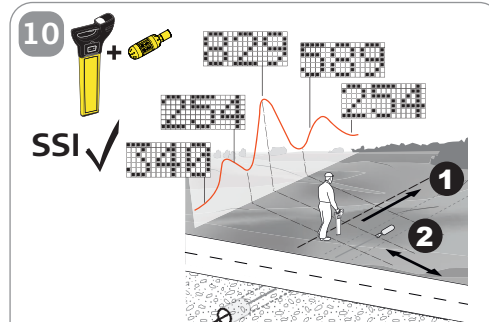

EZiCAT i500/i550

Quick Start

Version 1.0

	50Hz	60Hz
North America	---	Canada, United States, Mexico
Central America	Barbados, Jamaica, Netherland Antilles	Bahamas, Belize, Bermuda, Costa Rica, Cuba, Dominican Republic, El Salvador, Guatemala, Haiti, Honduras, Nicaragua, Panama, Puerto Rico, Trinidad & Tobago, Virgin Islands
South America	Argentina, Bolivia, Chile, French Guiana, Uruguay	Brazil, Colombia, Ecuador, Guyana, Paraguay, Peru, Surinam, Venezuela
Australia, Oceania	Australia, Fiji Islands, New Zealand, Solomon Island, Tonga	---
Europe	✓	---
Africa	✓	Liberia
Asia	✓	Bahrain, India, Japan, Korea (South), Philippines, Taiwan