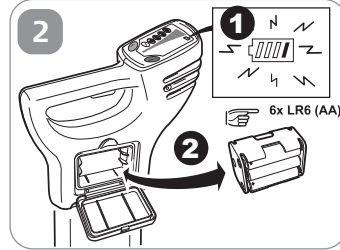

EZiCAT i500/i550

Quick Start

Version 1.0

	50Hz	60Hz
North America	---	Canada, United States, Mexico
Central America	Barbados, Jamaica, Netherland Antilles	Bahamas, Belize, Bermuda, Costa Rica, Cuba, Dominican Republic, El Salvador, Guatemala, Haiti, Honduras, Nicaragua, Panama, Puerto Rico, Trinidad & Tobago, Virgin Islands
South America	Argentina, Bolivia, Chile, French Guiana, Uruguay	Brazil, Colombia, Ecuador, Guyana, Paraguay, Peru, Surinam, Venezuela
Australia, Oceania	Australia, Fiji Islands, New Zealand, Solomon Island, Tonga	---
Europe	✓	---
Africa	✓	Liberia
Asia	✓	Bahrain, India, Japan, Korea (South), Philippines, Taiwan