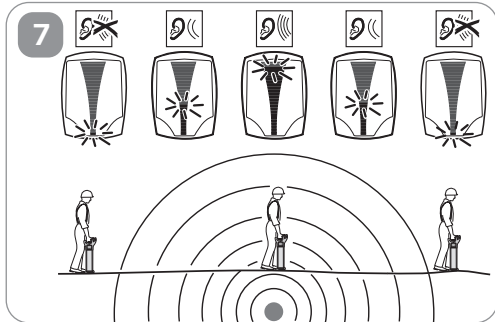

EZiCAT i500/i550

Quick Start

Version 1.0

	50Hz	60Hz
North America	---	Canada, United States, Mexico
Central America	Barbados, Jamaica, Netherland Antilles	Bahamas, Belize, Bermuda, Costa Rica, Cuba, Dominican Republic, El Salvador, Guatemala, Haiti, Honduras, Nicaragua, Panama, Puerto Rico, Trinidad & Tobago, Virgin Islands
South America	Argentina, Bolivia, Chile, French Guiana, Uruguay	Brazil, Colombia, Ecuador, Guyana, Paraguay, Peru, Surinam, Venezuela
Australia, Oceania	Australia, Fiji Islands, New Zealand, Solomon Island, Tonga	---
Europe	✓	---
Africa	✓	Liberia
Asia	✓	Bahrain, India, Japan, Korea (South), Philippines, Taiwan