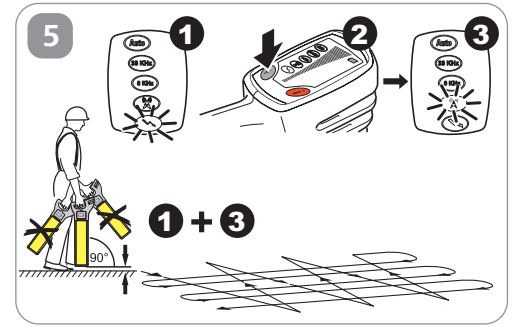

EZiCAT i500/i550

Quick Start

Version 1.0

	50Hz	60Hz
North America	---	Canada, United States, Mexico
Central America	Barbados, Jamaica, Netherland Antilles	Bahamas, Belize, Bermuda, Costa Rica, Cuba, Dominican Republic, El Salvador, Guatemala, Haiti, Honduras, Nicaragua, Panama, Puerto Rico, Trinidad & Tobago, Virgin Islands
South America	Argentina, Bolivia, Chile, French Guiana, Uruguay	Brazil, Colombia, Ecuador, Guyana, Paraguay, Peru, Surinam, Venezuela
Australia, Oceania	Australia, Fiji Islands, New Zealand, Solomon Island, Tonga	---
Europe	✓	---
Africa	✓	Liberia
Asia	✓	Bahrain, India, Japan, Korea (South), Philippines, Taiwan