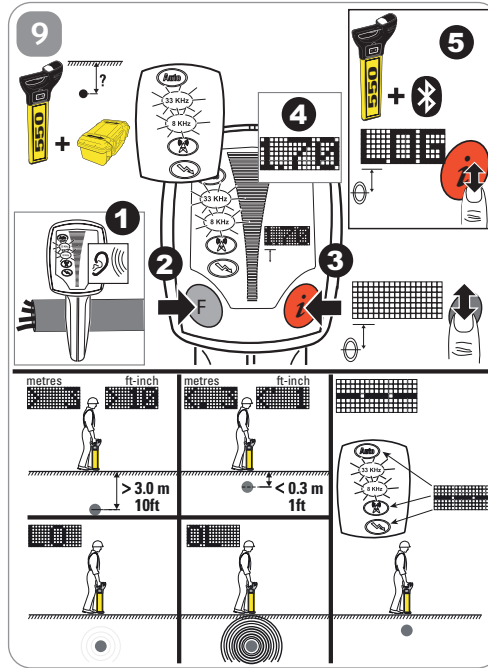

EZiCAT i500/i550

Quick Start

Version 1.0

	50Hz	60Hz
North America	---	Canada, United States, Mexico
Central America	Barbados, Jamaica, Netherland Antilles	Bahamas, Belize, Bermuda, Costa Rica, Cuba, Dominican Republic, El Salvador, Guatemala, Haiti, Honduras, Nicaragua, Panama, Puerto Rico, Trinidad & Tobago, Virgin Islands
South America	Argentina, Bolivia, Chile, French Guiana, Uruguay	Brazil, Colombia, Ecuador, Guyana, Paraguay, Peru, Surinam, Venezuela
Australia, Oceania	Australia, Fiji Islands, New Zealand, Solomon Island, Tonga	---
Europe	✓	---
Africa	✓	Liberia
Asia	✓	Bahrain, India, Japan, Korea (South), Philippines, Taiwan