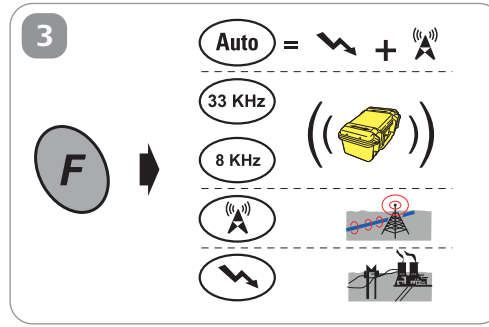

EZiCAT i500/i550

Quick Start

Version 1.0

	50Hz	60Hz
North America	---	Canada, United States, Mexico
Central America	Barbados, Jamaica, Netherland Antilles	Bahamas, Belize, Bermuda, Costa Rica, Cuba, Dominican Republic, El Salvador, Guatemala, Haiti, Honduras, Nicaragua, Panama, Puerto Rico, Trinidad & Tobago, Virgin Islands
South America	Argentina, Bolivia, Chile, French Guiana, Uruguay	Brazil, Colombia, Ecuador, Guyana, Paraguay, Peru, Surinam, Venezuela
Australia, Oceania	Australia, Fiji Islands, New Zealand, Solomon Island, Tonga	---
Europe	✓	---
Africa	✓	Liberia
Asia	✓	Bahrain, India, Japan, Korea (South), Philippines, Taiwan