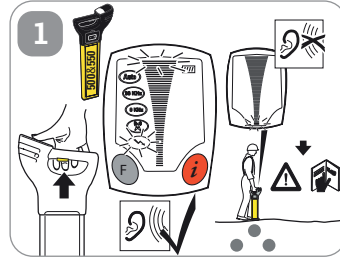

EZiCAT i500/i550

Quick Start

Version 1.0

	50Hz	60Hz
North America	---	Canada, United States, Mexico
Central America	Barbados, Jamaica, Netherland Antilles	Bahamas, Belize, Bermuda, Costa Rica, Cuba, Dominican Republic, El Salvador, Guatemala, Haiti, Honduras, Nicaragua, Panama, Puerto Rico, Trinidad & Tobago, Virgin Islands
South America	Argentina, Bolivia, Chile, French Guiana, Uruguay	Brazil, Colombia, Ecuador, Guyana, Paraguay, Peru, Surinam, Venezuela
Australia, Oceania	Australia, Fiji Islands, New Zealand, Solomon Island, Tonga	---
Europe	✓	---
Africa	✓	Liberia
Asia	✓	Bahrain, India, Japan, Korea (South), Philippines, Taiwan